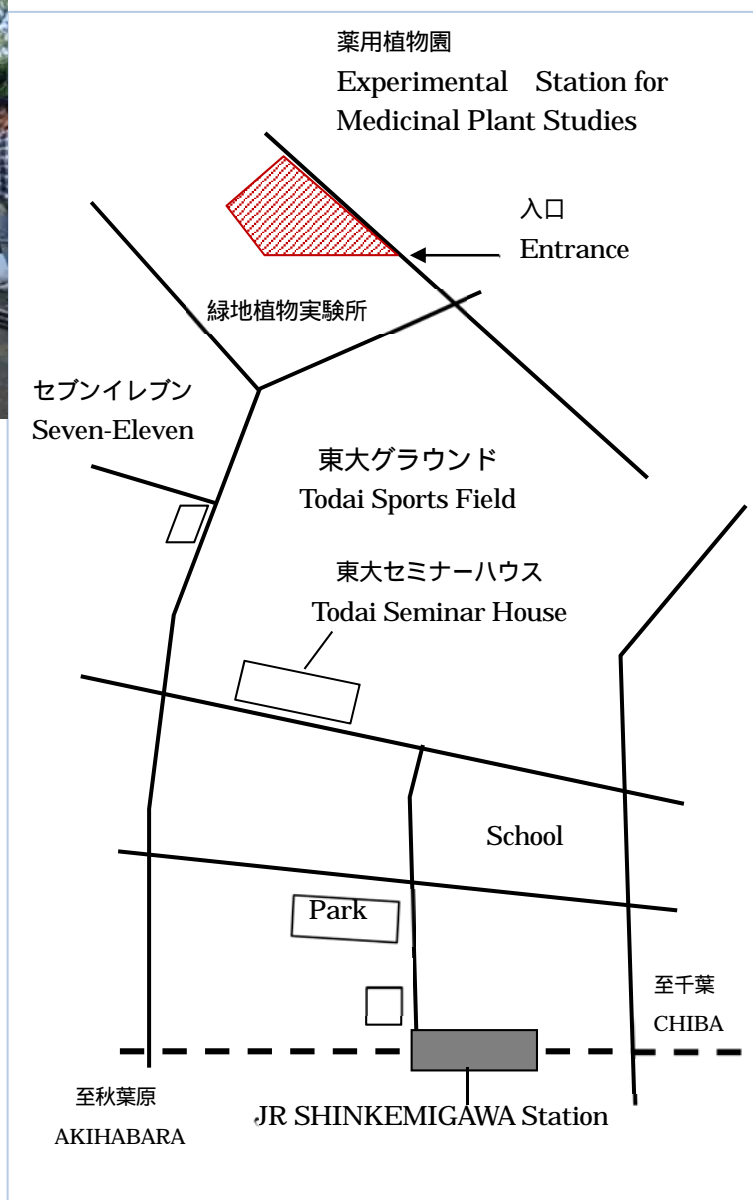

## Place:

Experimental Station for Medicinal Plant Studies,  
Graduate School of Pharmaceutical Sciences

Hatacyo 1479, Hanamigawa-ku, Chiba-shi  
(25 min walk from JR SHINKEMIGAWA Station)

## Fee:

1500Yen

千葉県花見川区畑町 1479

薬学部附属薬用植物園 (JR 新検見川駅から徒歩 25 分)